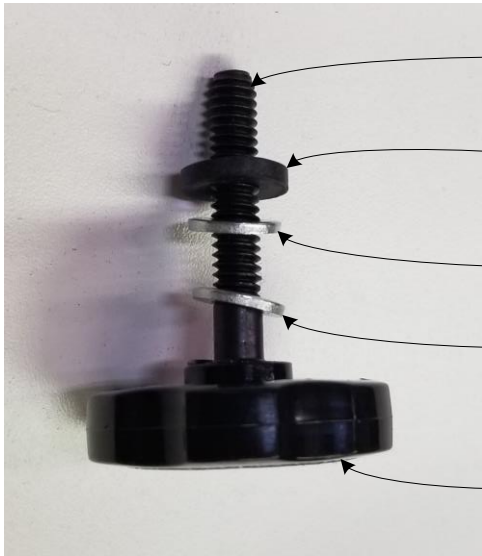

ASC Cable Pass Thru
Thumbscrew/Knob Assembly

- Socket head cap screw
1/4-20 x 1.25"
- Neoprene sealing washer
0.23" ID 0.5" OD
- M6 Flat Washer
- M6 Flat Washer
- Rosette knob attached
using arbor press

*Assembly installed
onto door*